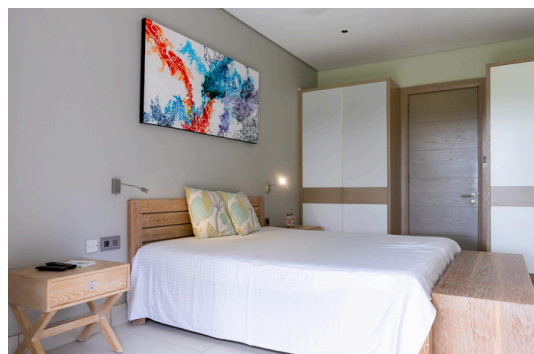

ANAHITA

AMALTHEA - VILLAS

Located on a 1,013 m² plot facing the 9th green of the Ernie Els designed golf course, this splendid 201 m² contemporary villa is exquisitely crafted for embracing tropical living. The open-plan living spaces seamlessly connect to the swimming pool and garden through large sliding glass doors, ideal to enjoy the superb climate of Mauritius and allowing natural ventilation. Featuring three bedrooms, including two en-suite, an open-plan kitchen, a lounge, and a dining area, perfect for hosting family and friends. Moreover, this property is located just minutes away from the golf clubhouse, the estate's main swimming pool, restaurants, and the shuttle service to the Anahita exclusive beach on Île aux Cerfs.

201 m²
GROSS SIZE

3
BEDROOMS

VIEW **Golf**

3
BATHROOMS

EUR 1,500,000

including the furniture but excluding the fees & taxes (net price)