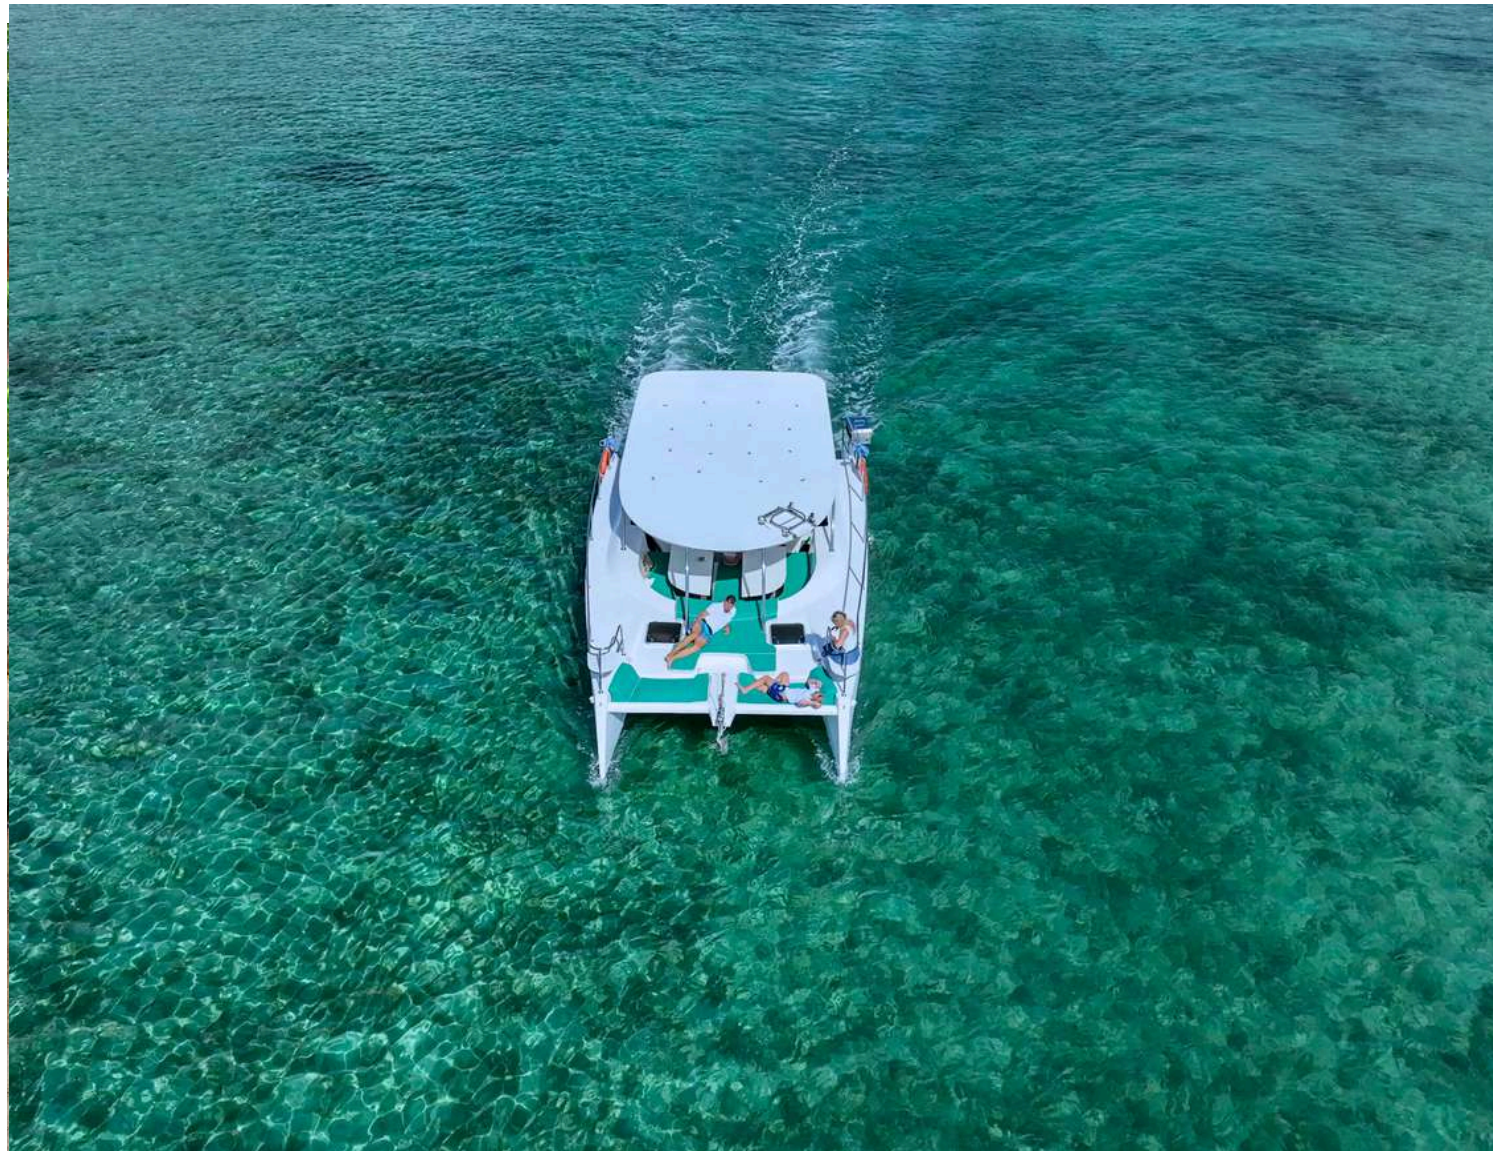

Water Activities

Experience an unforgettable morning adventure with our exclusive dolphin breakfast experience. Enjoy a magical moment with these fascinating creatures in their natural environment. We also offer a catamaran trip in the largest lagoon in Mauritius, where the underwater spectacle rivals the beauty of the coast.

CATAMARAN CRUISE

DOLPHIN EXPERIENCE