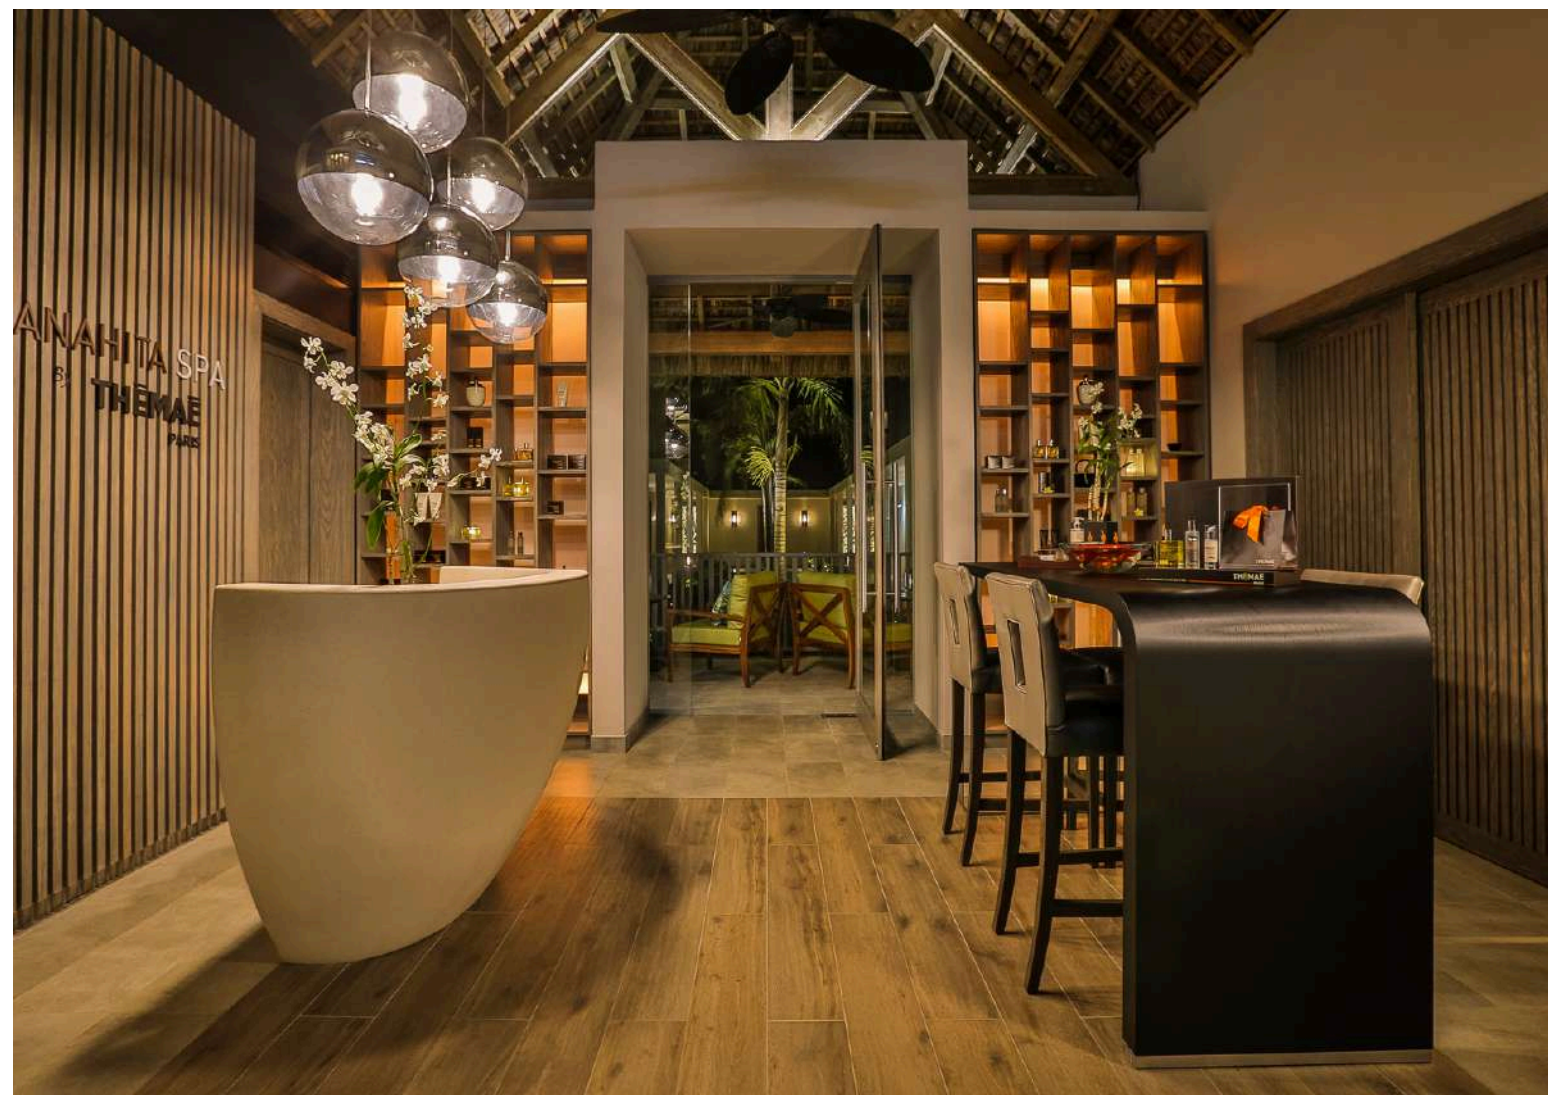

Spa Concepts

THEMAE BY ANAHITA

Situated within 800 m2 of haven, Anahita Spa by Thémaé Paris welcomes you to discover its treatments through the celebration of the many benefits of tea. Our Spa consist of 8 single and 1 double treatment rooms with their own garden area, interior or exterior shower and a manicure and pedicure room.

Why not considering a Spa Day for your next end of year gathering providing a refreshing and revitalizing experience for your team?