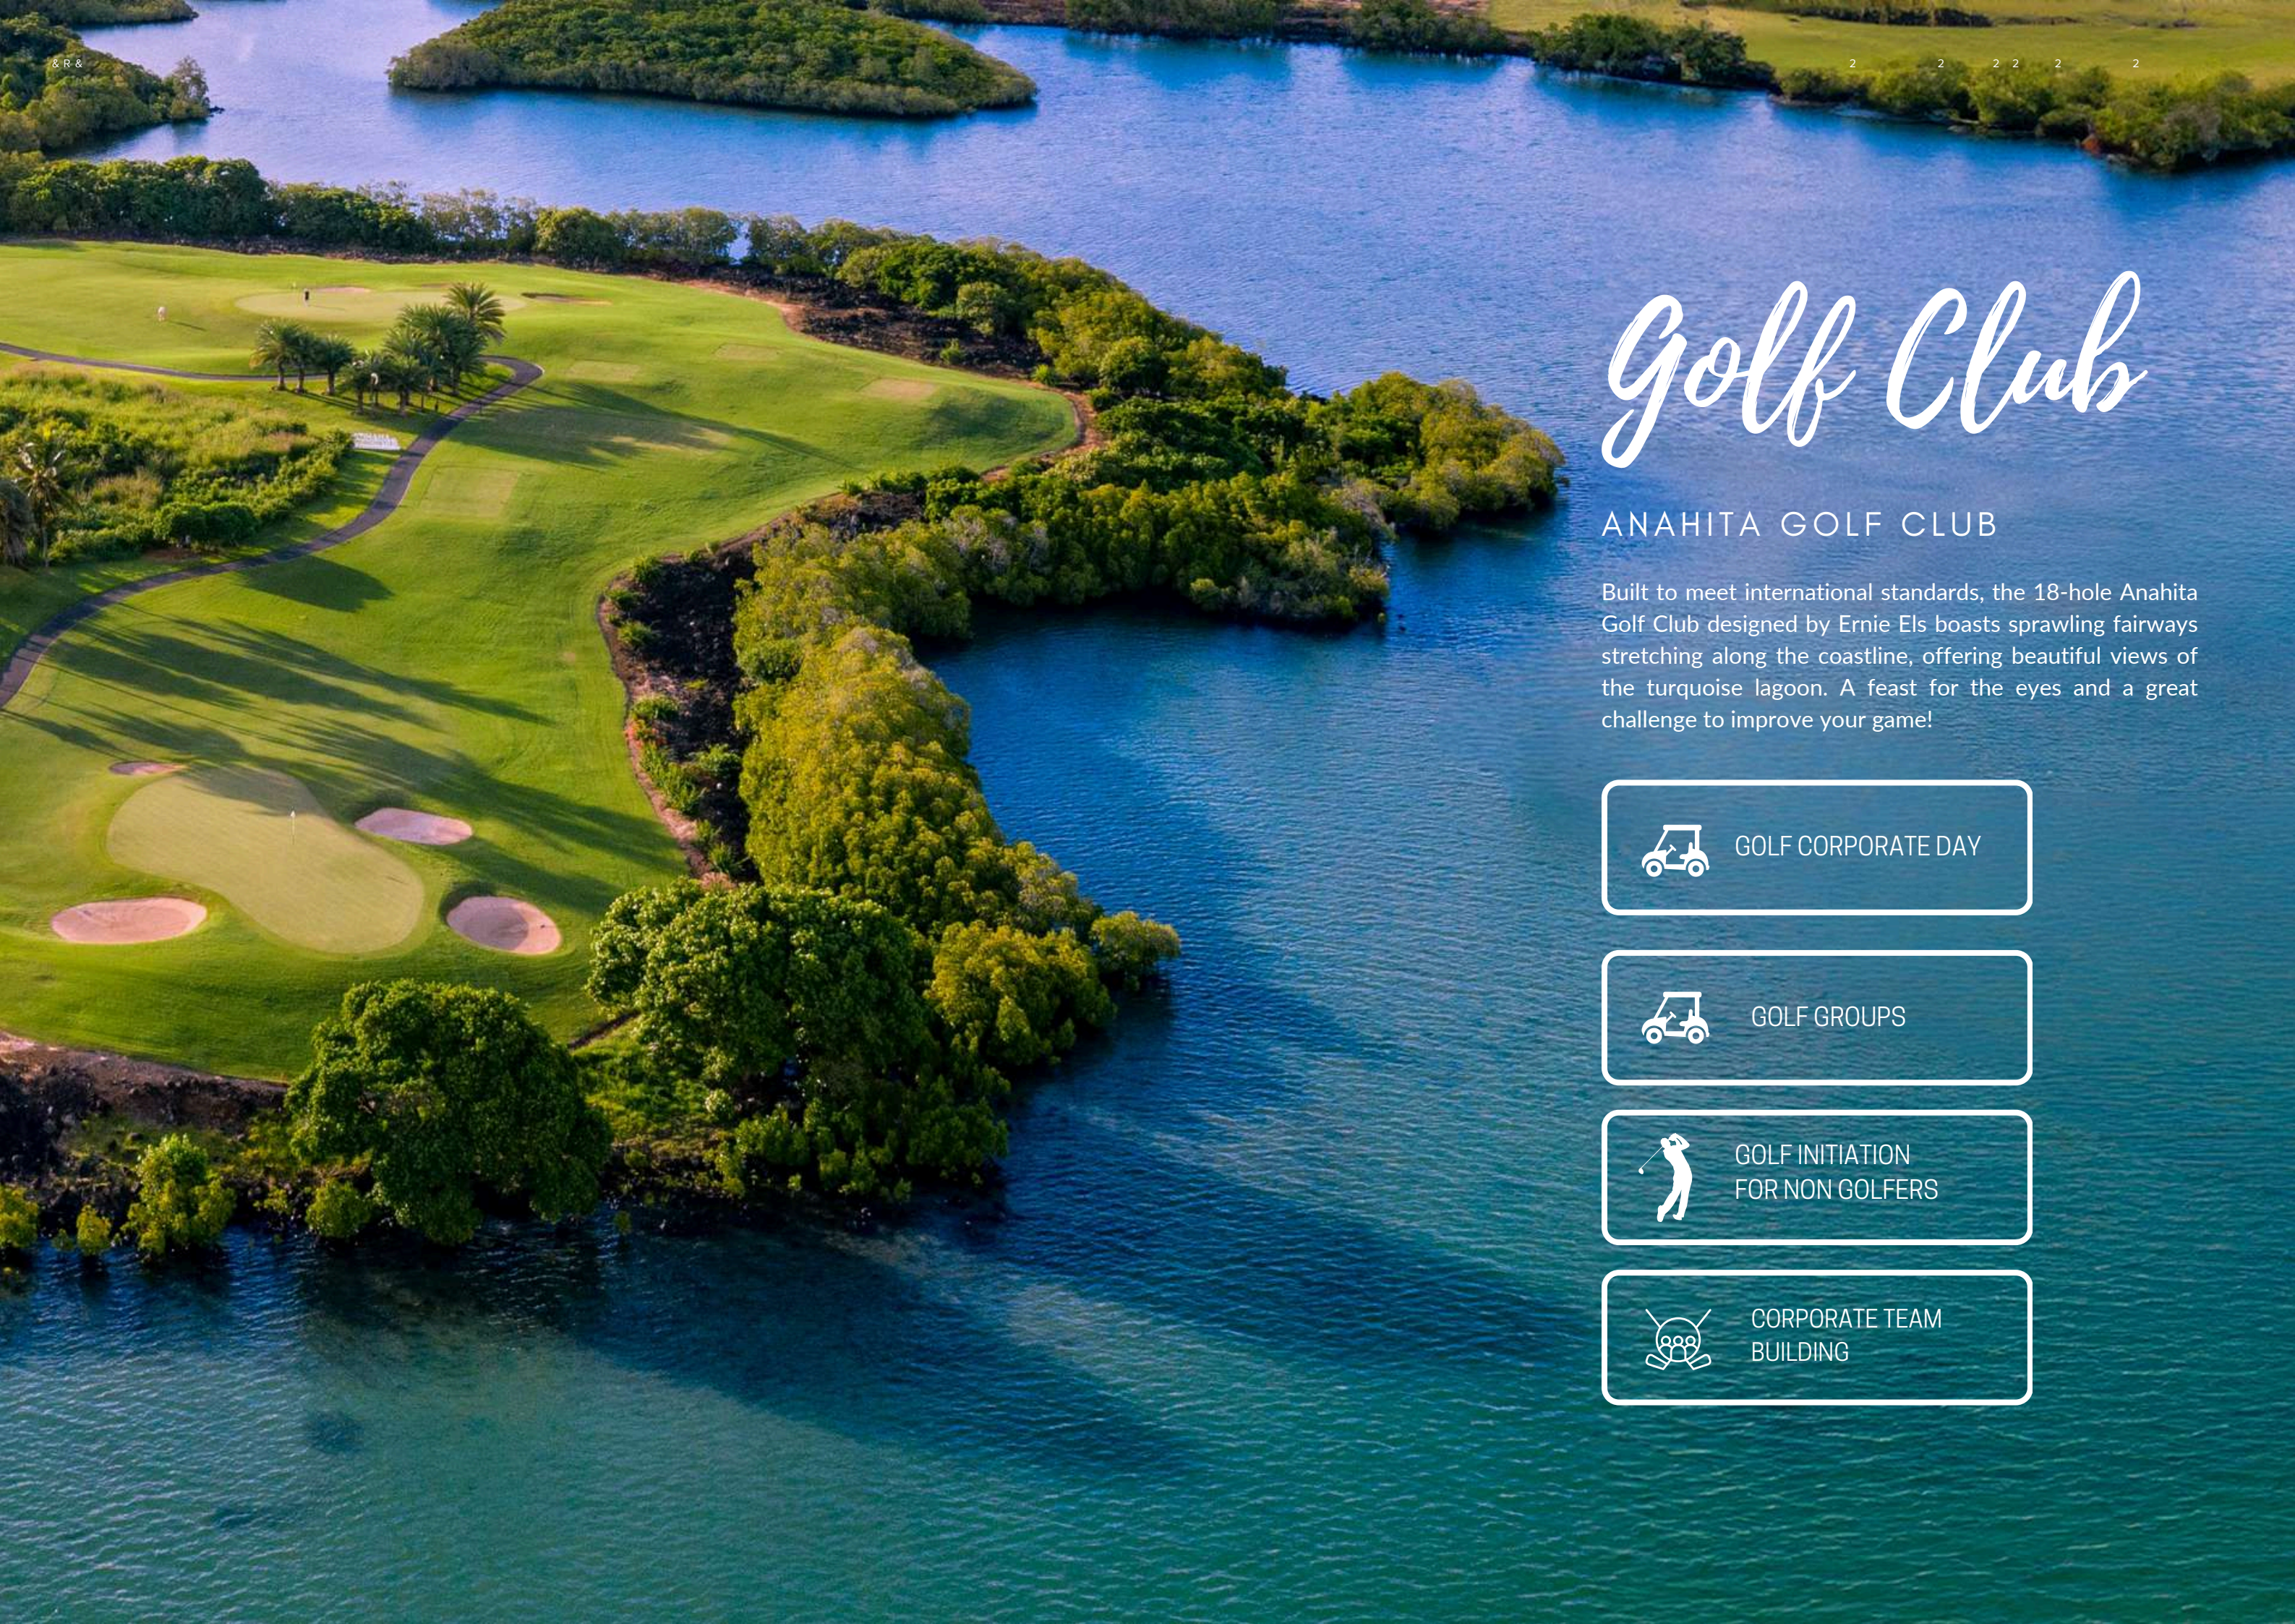

ANAHITA

MAURITIUS

A world of Experiences

“Choose experiences over traditional gifts and create unforgettable moments with your stakeholders”

The East

A LAND OF EXPERIENCES

The east of Mauritius with its authentic and preserved character, offers unique experiences. Featuring miles of beaches, its lagoon—the largest in the country, which includes numerous islands such as the renowned Île aux Cerfs—along with rivers and waterfalls like Grande Rivière Sud-Est, forests, and mountains, the East encapsulates the best that Mauritius has to offer! Moreover, the region is enhanced by its spectacular sunrises and omnipresent nature, coupled with a variety of culinary, sporting, and recreational experiences that bolster its appeal.

ANAHITA MAURITIUS

- 01 Anahita Mauritius
- 02 Ile aux Cerfs
- 03 Beau Rivage
- 04 Domaine de l'Etoile

ANAHITA MAURITIUS

Golf
 Bar & Restaurants
 Wellness & Fitness
 Banqueting
 Lagoon Activities

ILE AUX CERFS

Exclusive Beach

OUR DOMAINS

BEAU RIVAGE
 DOMAINE DE L'ETOILE

Weddings
 Corporate & Private events
 Training / Team building

Retreats
 Exclusive Picnics
 Private Camping

Golf Club

ANAHITA GOLF CLUB

Built to meet international standards, the 18-hole Anahita Golf Club designed by Ernie Els boasts sprawling fairways stretching along the coastline, offering beautiful views of the turquoise lagoon. A feast for the eyes and a great challenge to improve your game!