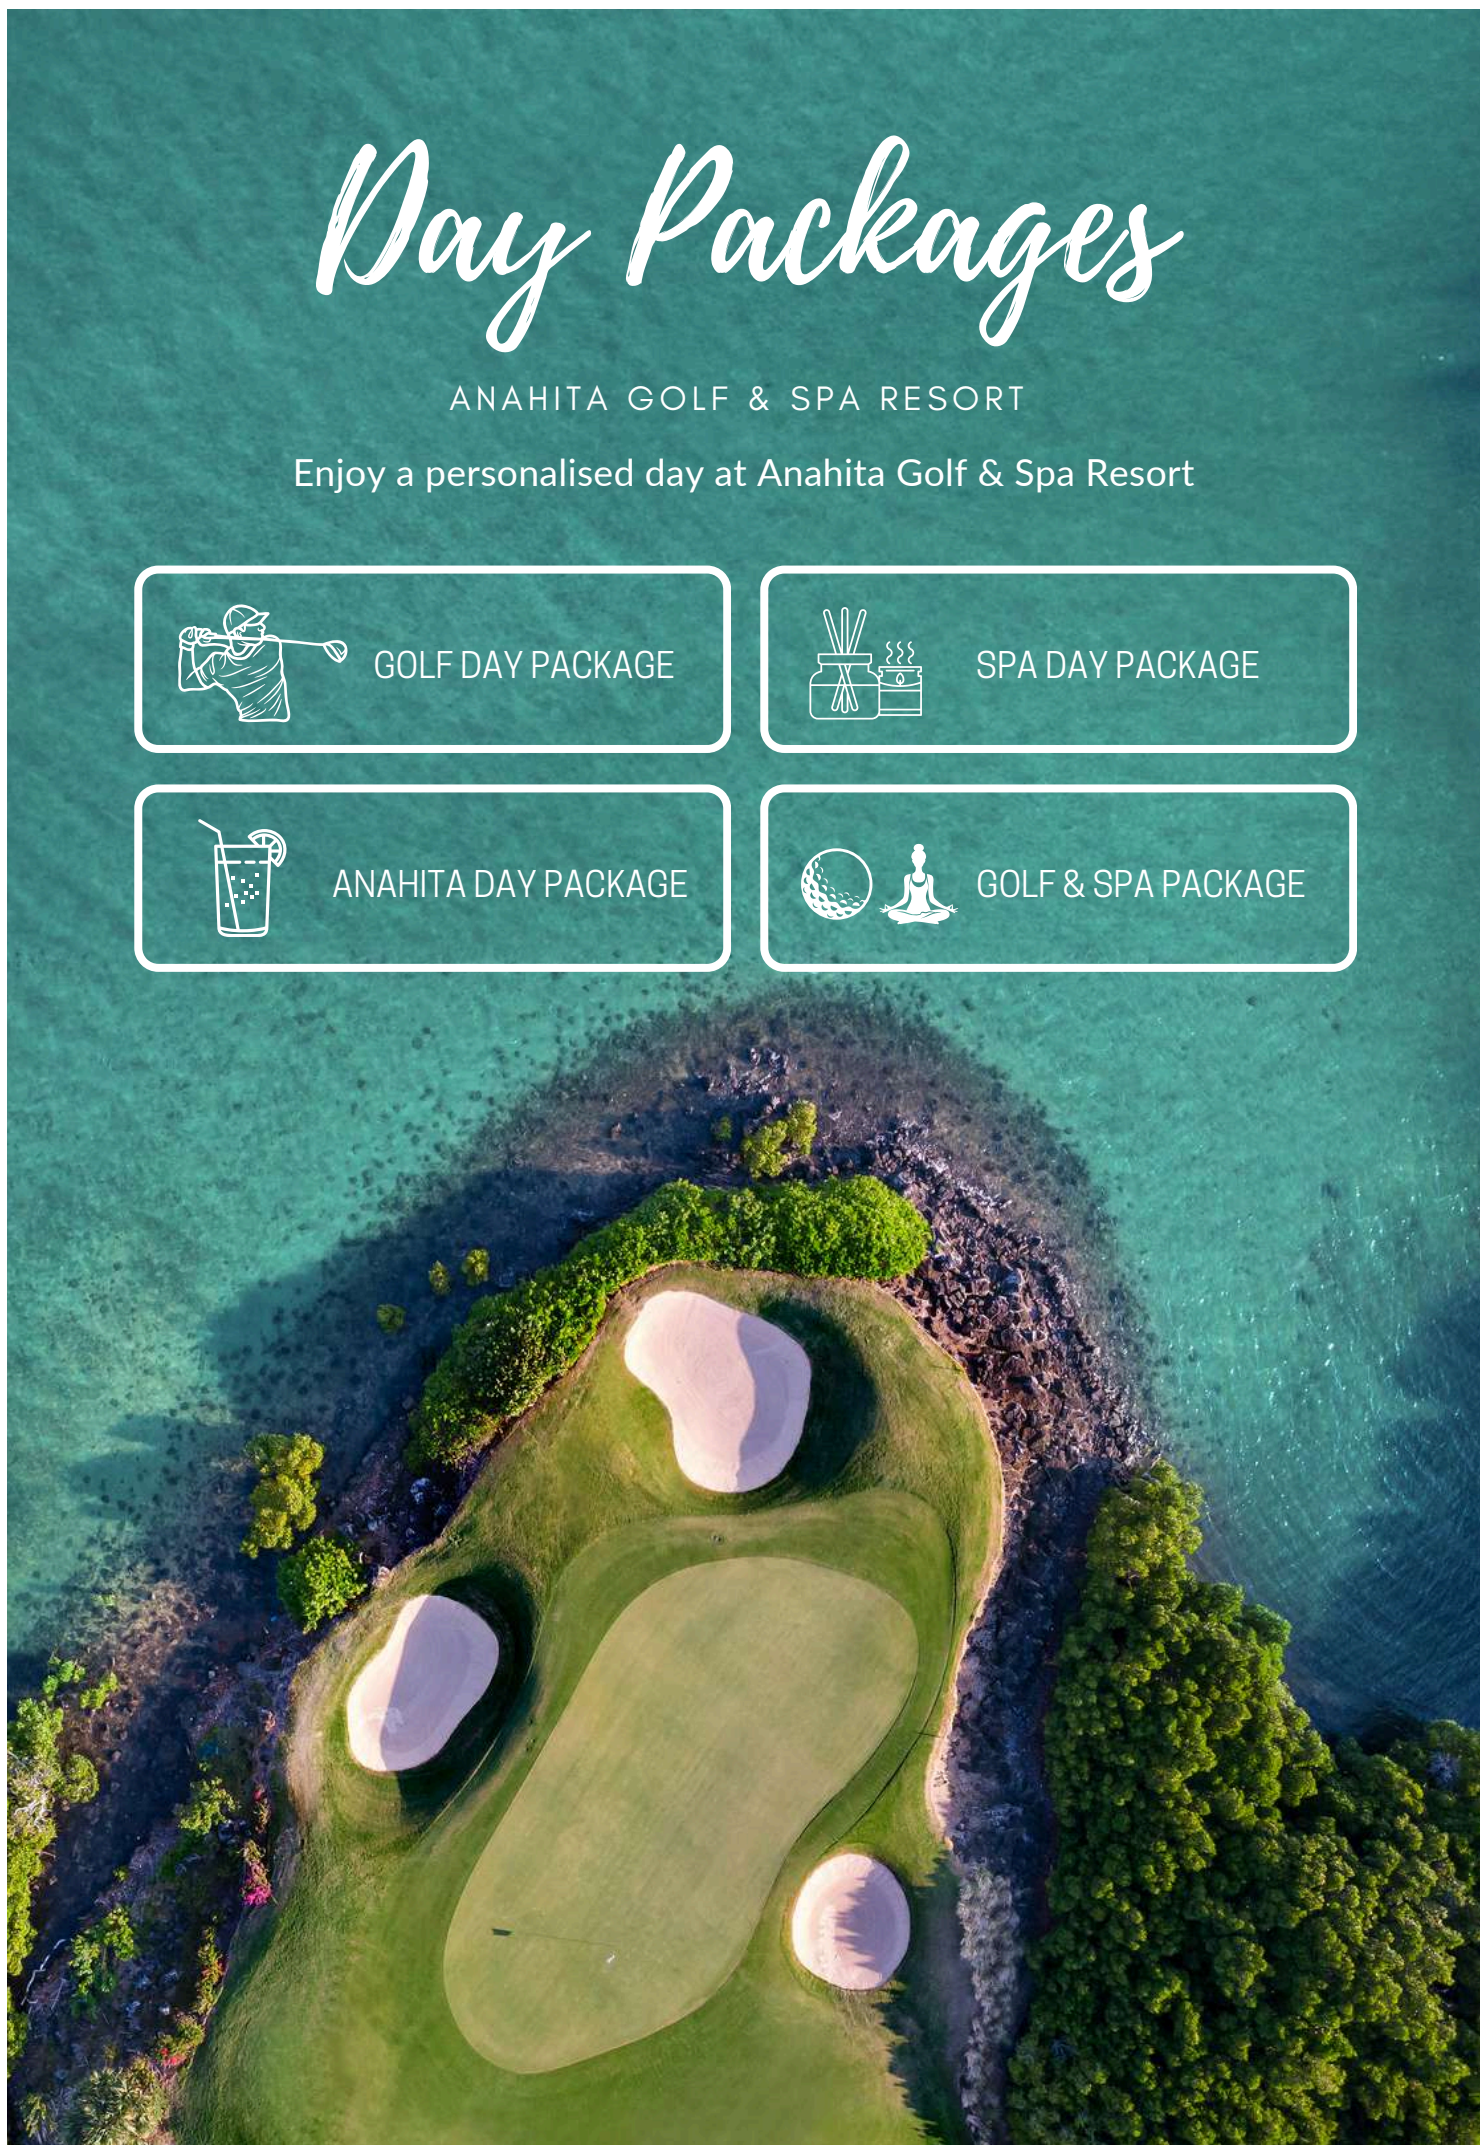

Day Packages

ANAHITA GOLF & SPA RESORT

Enjoy a personalised day at Anahita Golf & Spa Resort

GOLF DAY PACKAGE

SPA DAY PACKAGE

ANAHITA DAY PACKAGE

GOLF & SPA PACKAGE