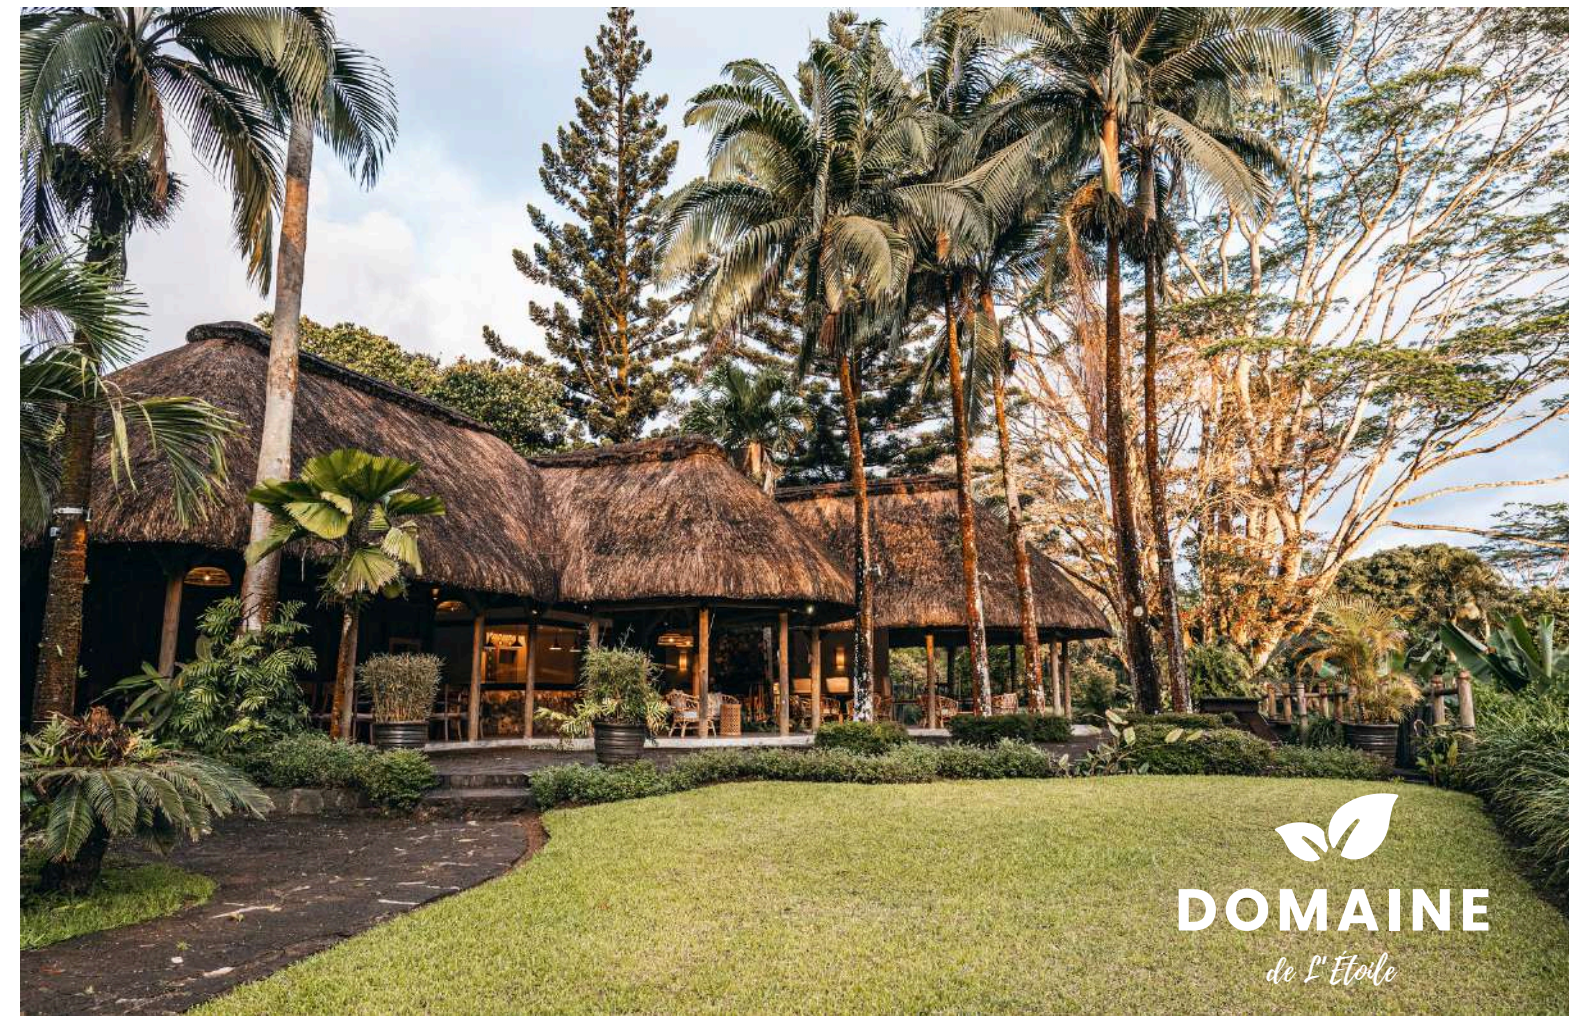

Size (m²): 250 Standing cocktail : 300 pax Seated Dinner: Up to 200 pax

Trail & Taste

EXPLORE NATURE AND INDULGE IN LOCAL FLAVORS
AT DOMAINE DE L'ETOILE

Discover the natural beauty of Mauritius' Eastern wilderness at Domaine de L'Etoile with a guided hike up Camizard Mountain. After the hike, unwind with a three-course Mauritian meal at our lodge by the river, surrounded by mountains - the perfect way to end your day.