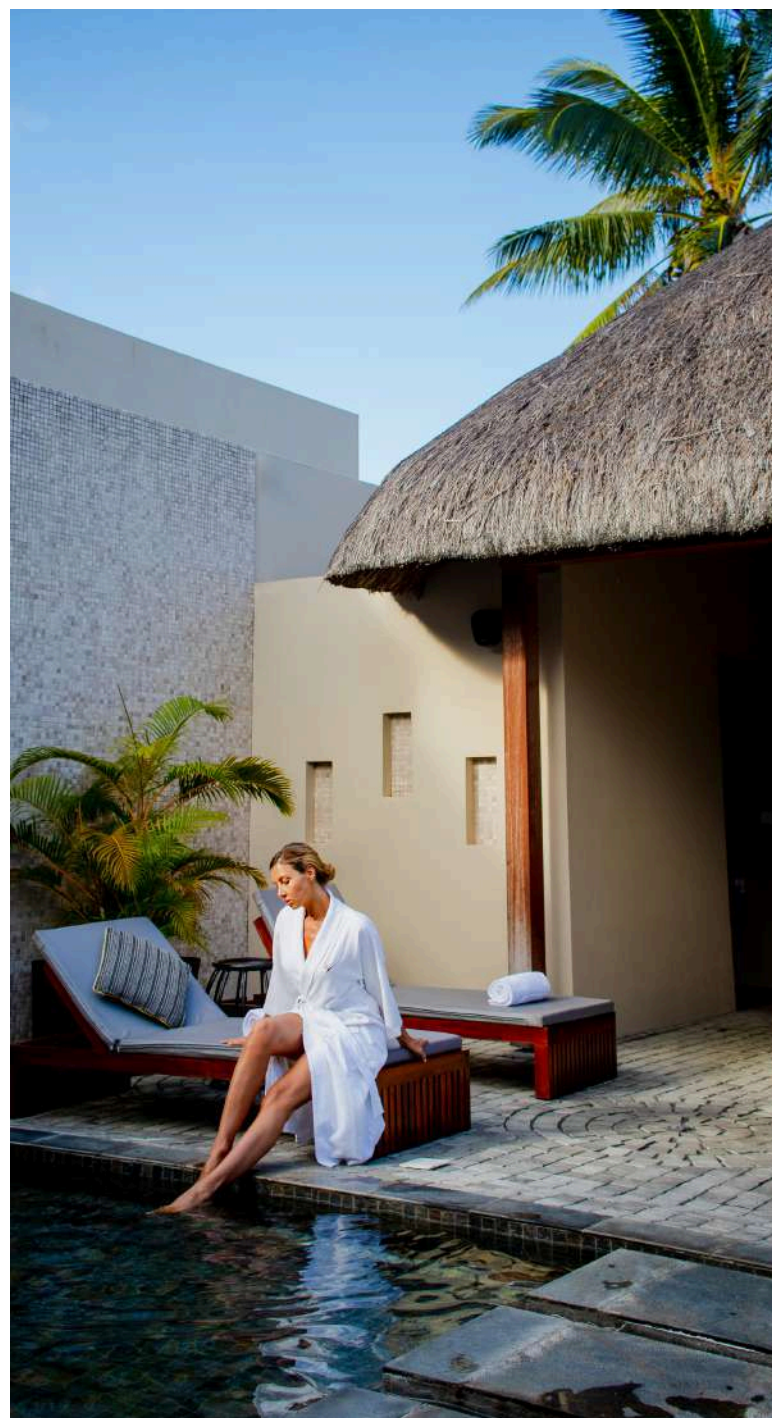

Day Packages

ANAHITA GOLF & SPA RESORT

Enjoy a personalised day at Anahita Golf & Spa Resort

GOLF DAY PACKAGE

SPA DAY PACKAGE

ANAHITA DAY PACKAGE

GOLF & SPA PACKAGE