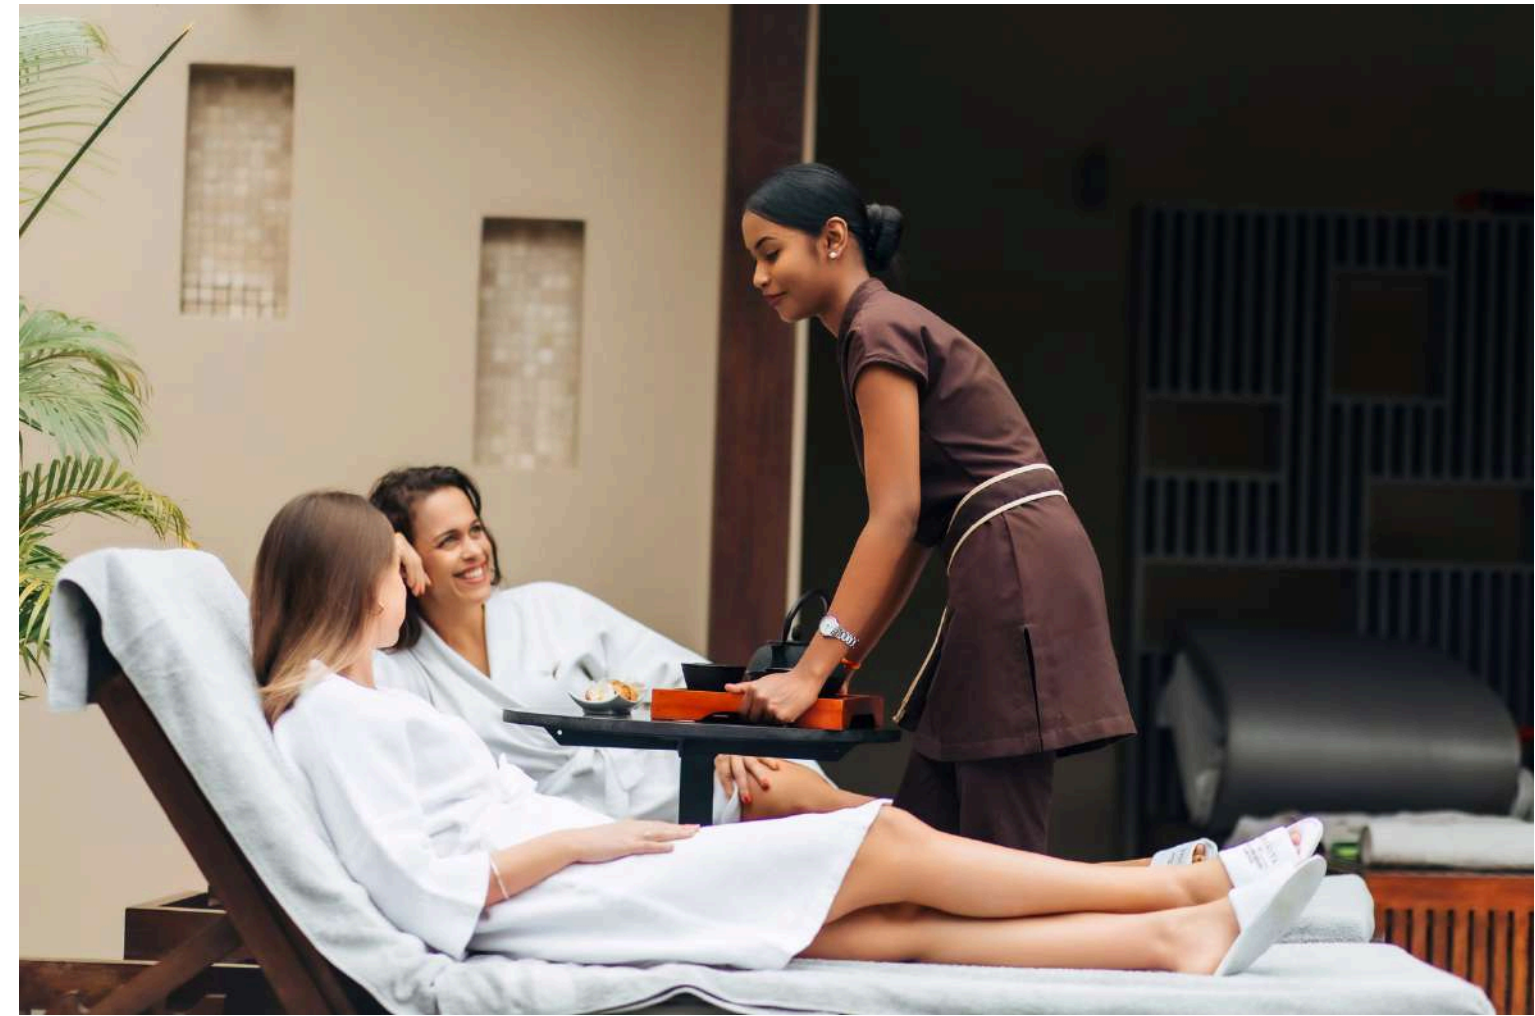

Spa Concepts

THEMAE BY ANAHITA

Situated within 800 m2 of haven, Anahita Spa by Thémaé Paris welcomes you to discover its treatments through the celebration of the many benefits of tea. Our Spa consist of 8 single and 1 double treatment rooms with their own garden area, interior or exterior shower and a manicure and pedicure room.

Why not considering a Spa Day for your next end of year gathering providing a refreshing and revitalizing experience for your team?