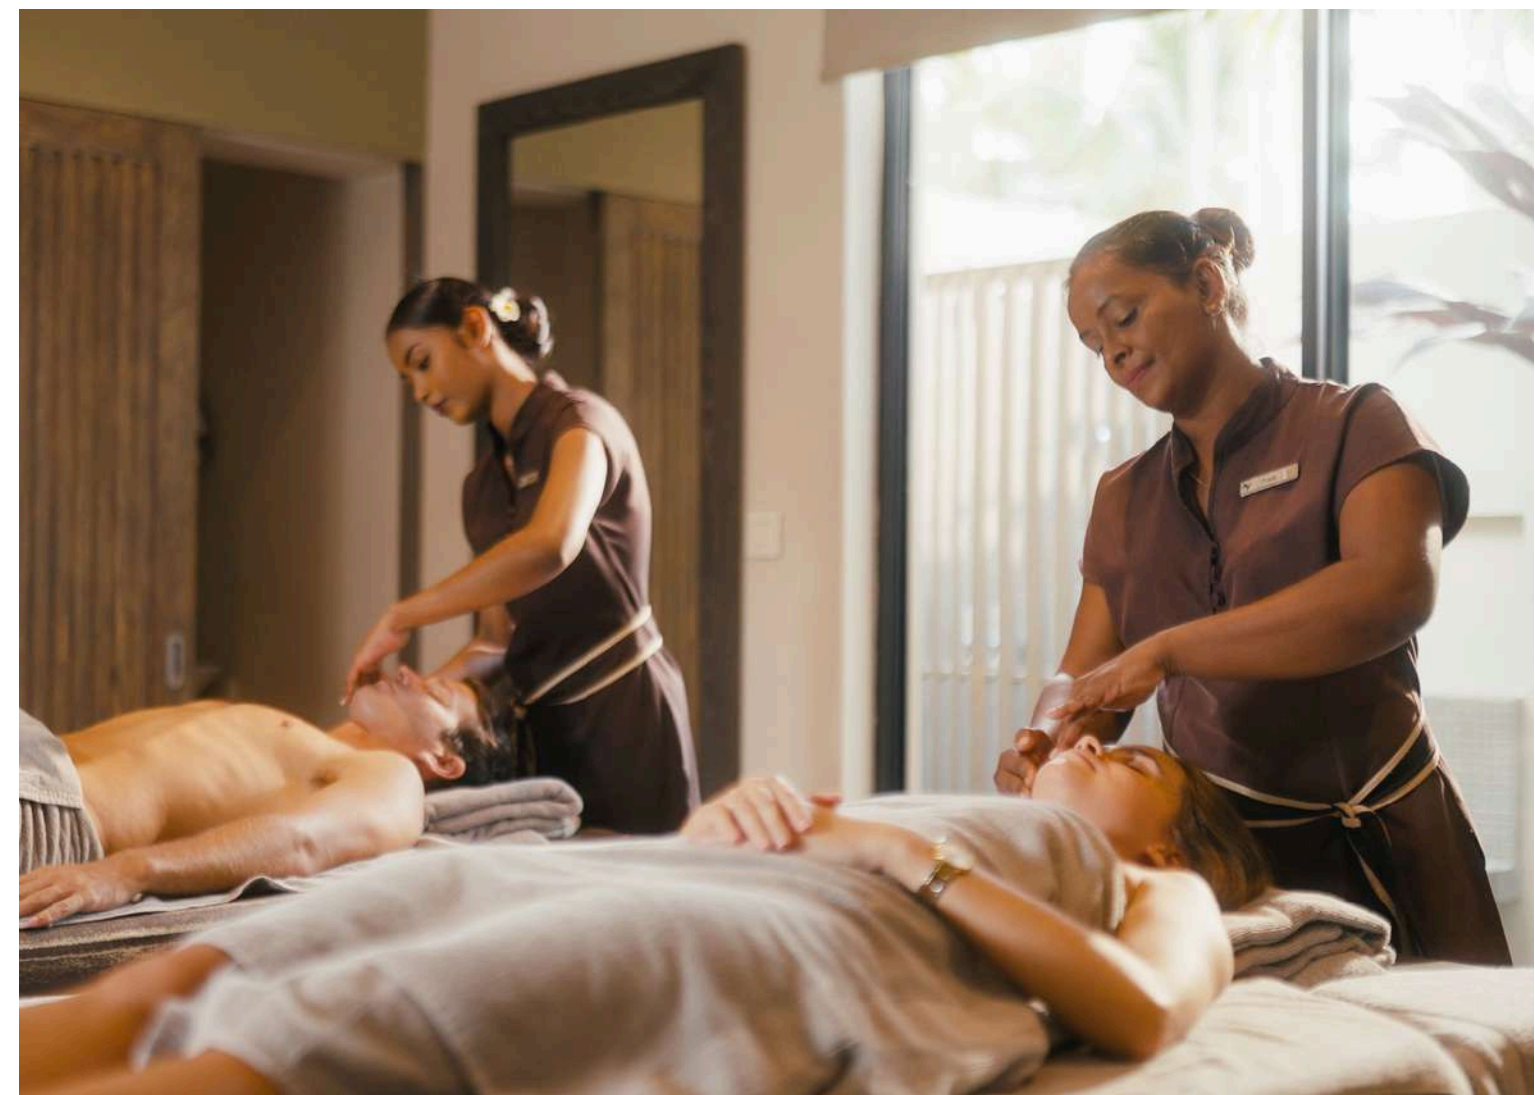

Spa Concepts

THEMAE BY ANAHITA

Situated within 800 m2 of haven, Anahita Spa by Thémaé Paris welcomes you to discover its treatments through the celebration of the many benefits of tea. Our Spa consist of 8 single and 1 double treatment rooms with their own garden area, interior or exterior shower and a manicure and pedicure room.

Why not considering a Spa Day for your next end of year gathering providing a refreshing and revitalizing experience for your team?