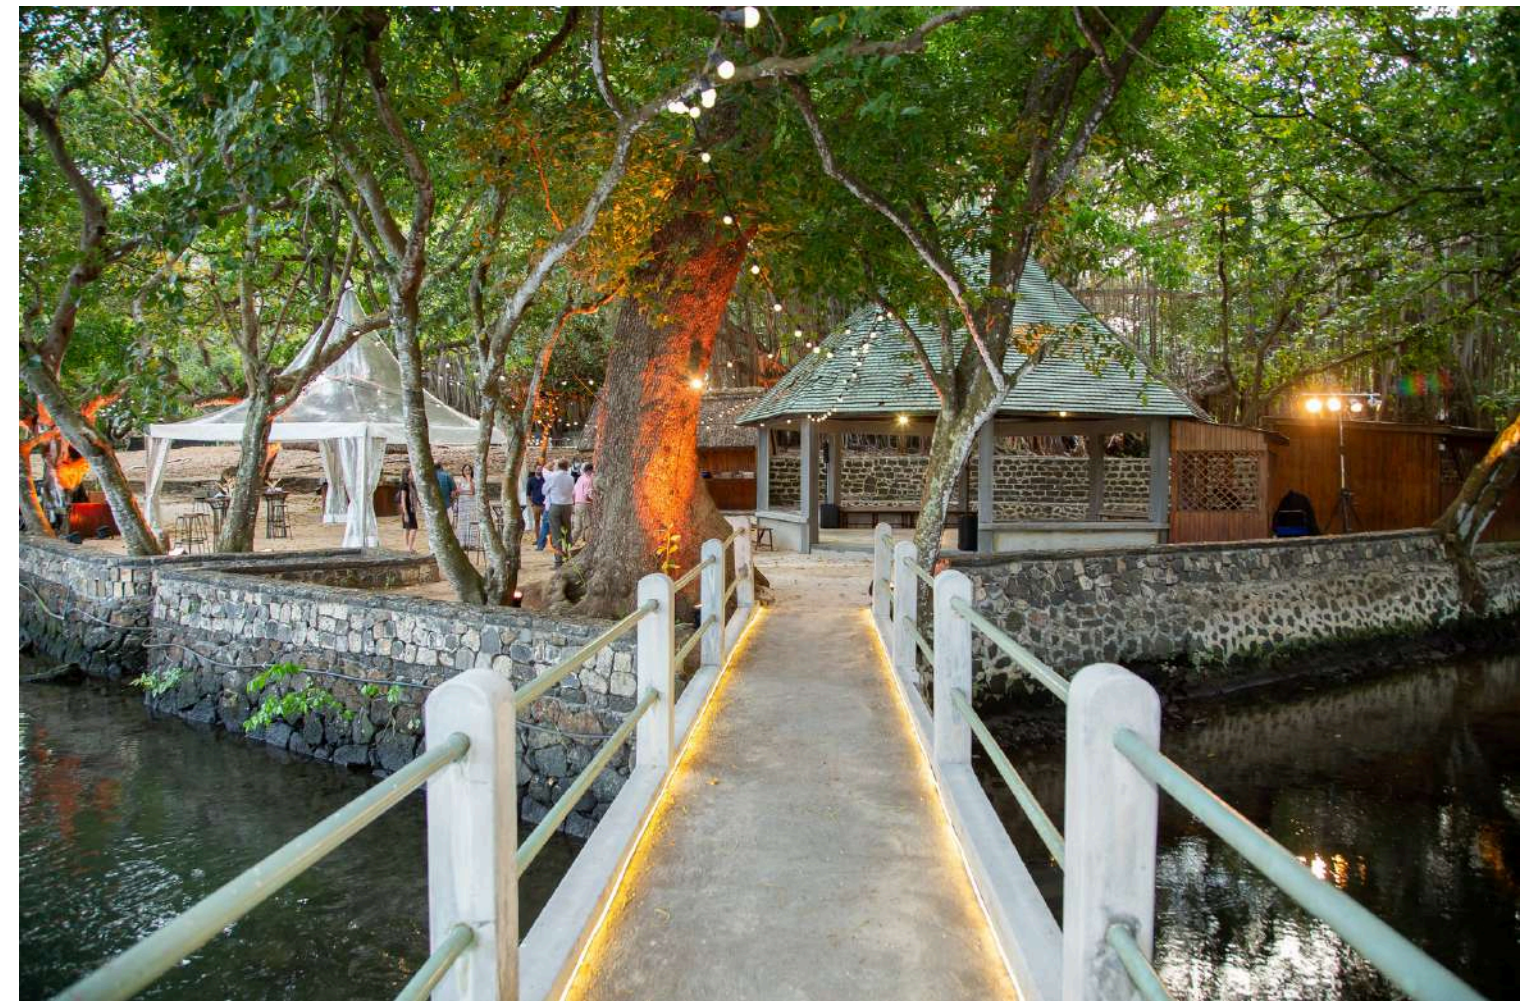

Beau Rivage

Escape the ordinary and embrace the extraordinary at Beau Rivage, where nature's beauty sets the stage for your private events, trainings, and team buildings. Nestled amidst natural surroundings, our venue offers a serene and inspiring backdrop for your gatherings. Whether it's a corporate retreat, team-building workshop, or special celebration, our dedicated team ensures every detail is tailored to perfection. Step into nature's embrace and elevate your events at Beau Rivage.

Size (m²): 1000   Standing cocktail : 1000 pax   Seated Dinner: 500 pax